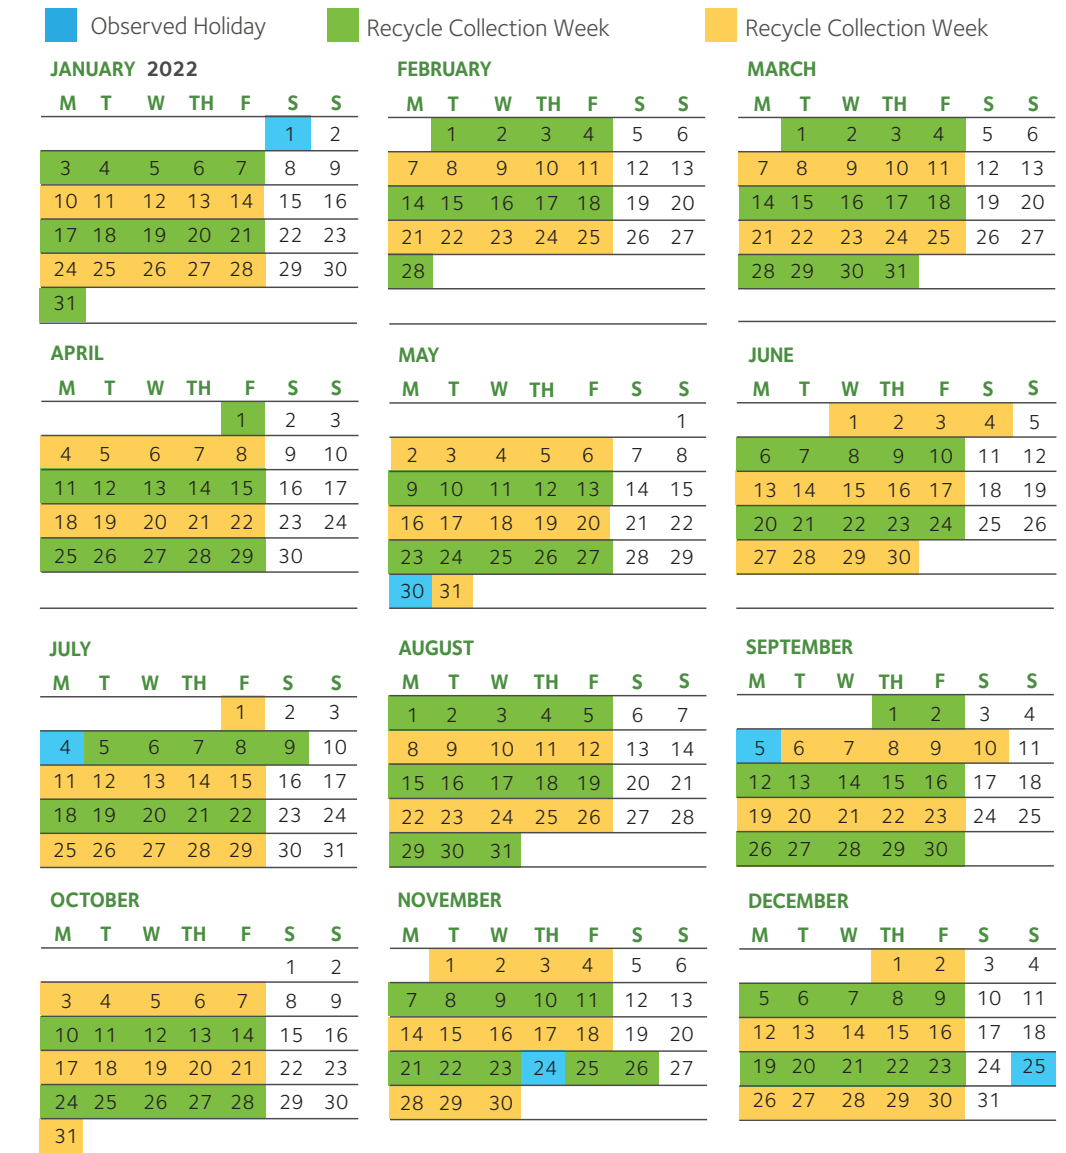

Regular Curbside Collection

North Strabane Township contracts with Waste Management as the waste and recycling hauler for residents. Garbage will be collected once every week and recycling will be collected every other week according to the attached street listing and calendar. **Place material at the curb after 6 p.m. on the prior day or before 6 a.m. on the scheduled collection day.** Please reference the street listing for your recycling service week.

ODD WEEK

2022 Collection Schedule

Your trash and recycling collection day will not change in 2022. Trash collection will occur every week and Recycling collection will occur every other week and will continue throughout the 2022 calendar year. **Please review the attached street listing for your Every other week Recycling collection day.**